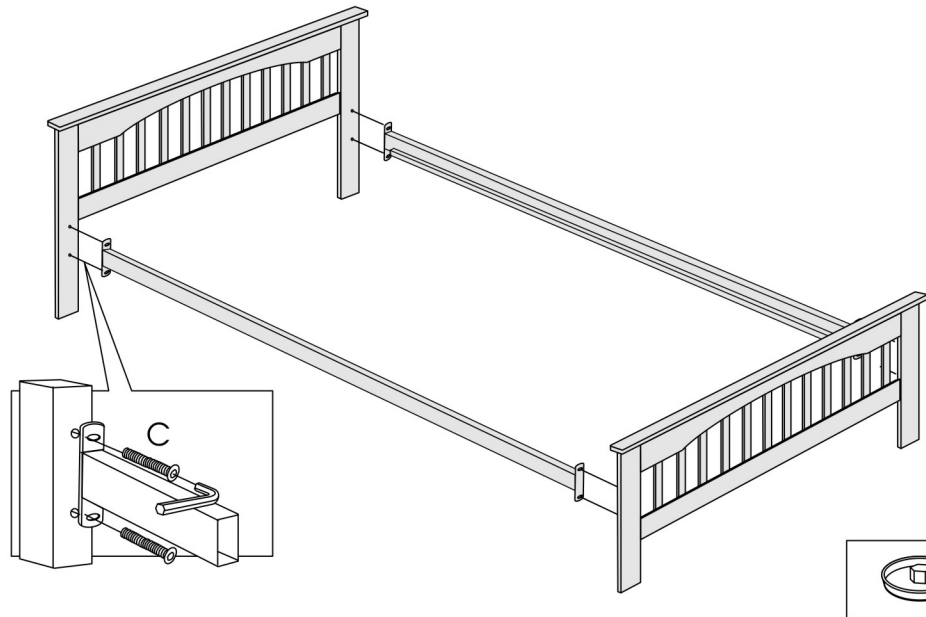

ASSEMBLY INSTRUCTION

MODEL : SDD

A		ALLEN KEY	1
B		ALLEN KEY	1
C	 M8 X 25 MM	ALLEN KEY SCREW	14
D	 M6 X 38 MM	ALLEN KEY SCREW	4
E		PLASTIC END CAP	6

STEP 2

STEP 1

STEP 3