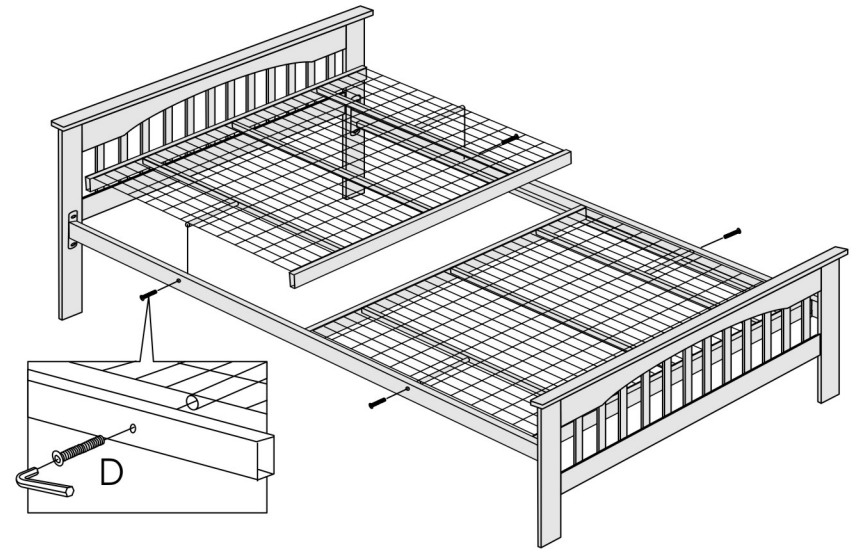

A		ALLEN KEY	1
B		ALLEN KEY	1
C	 M8 X 25 MM	ALLEN KEY SCREW	14
D	 M6 X 38 MM	ALLEN KEY SCREW	4
E		PLASTIC END CAP	6

STEP 2