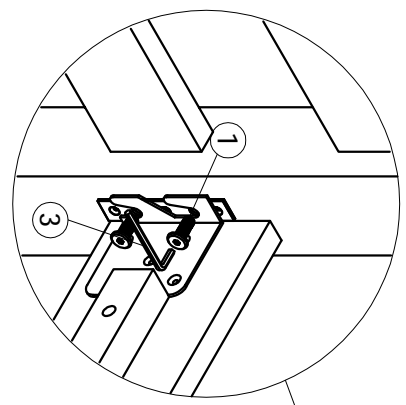

# ASSEMBLY INSTRUCTIONS

Description : Saorie Oak 6FT CURVED BED  
 CODE : SAC60

## LIST OF PARTS

<p><b>A</b> Headboard 1 PC</p> 
<p><b>B</b> Footboard 1 PC</p> 
<p><b>C</b> Side rails 2 PCS</p> 
<p><b>D</b> Slats 13 PCS</p> 
<p><b>E</b> Support center rails 2 PC</p> 

## LIST OF HARDWARE

<p><b>1</b> Bolt (M8x20) 8 PCS</p> 	<p><b>2</b> Screw (M4x30) 26 PCS</p> 	<p><b>3</b> Allen key 1 PC</p> 
---	---	---