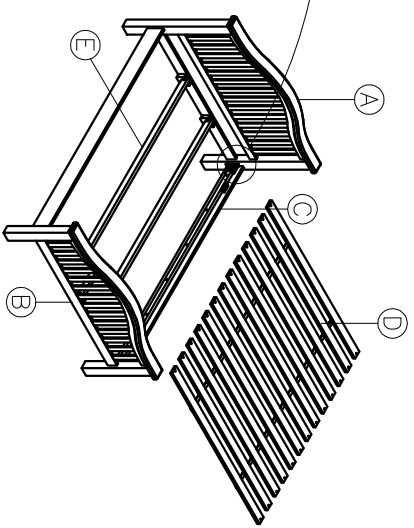

# ASSEMBLY INSTRUCTIONS

Description : Saorie Oak 6FT CURVED BED  
 CODE : SAC60

## LIST OF PARTS

<p><b>A</b> Headboard 1 PC</p> 
<p><b>B</b> Footboard 1 PC</p> 
<p><b>C</b> Side rails 2 PCS</p> 
<p><b>D</b> Slats 13 PCS</p> 
<p><b>E</b> Support center rails 2 PC</p> 

## LIST OF HARDWARE

<p><b>1</b> Bolt (M8x20) 8 PCS</p> 	<p><b>2</b> Screw (M4x30) 26 PCS</p> 	<p><b>3</b> Allen key 1 PC</p> 
---	---	---