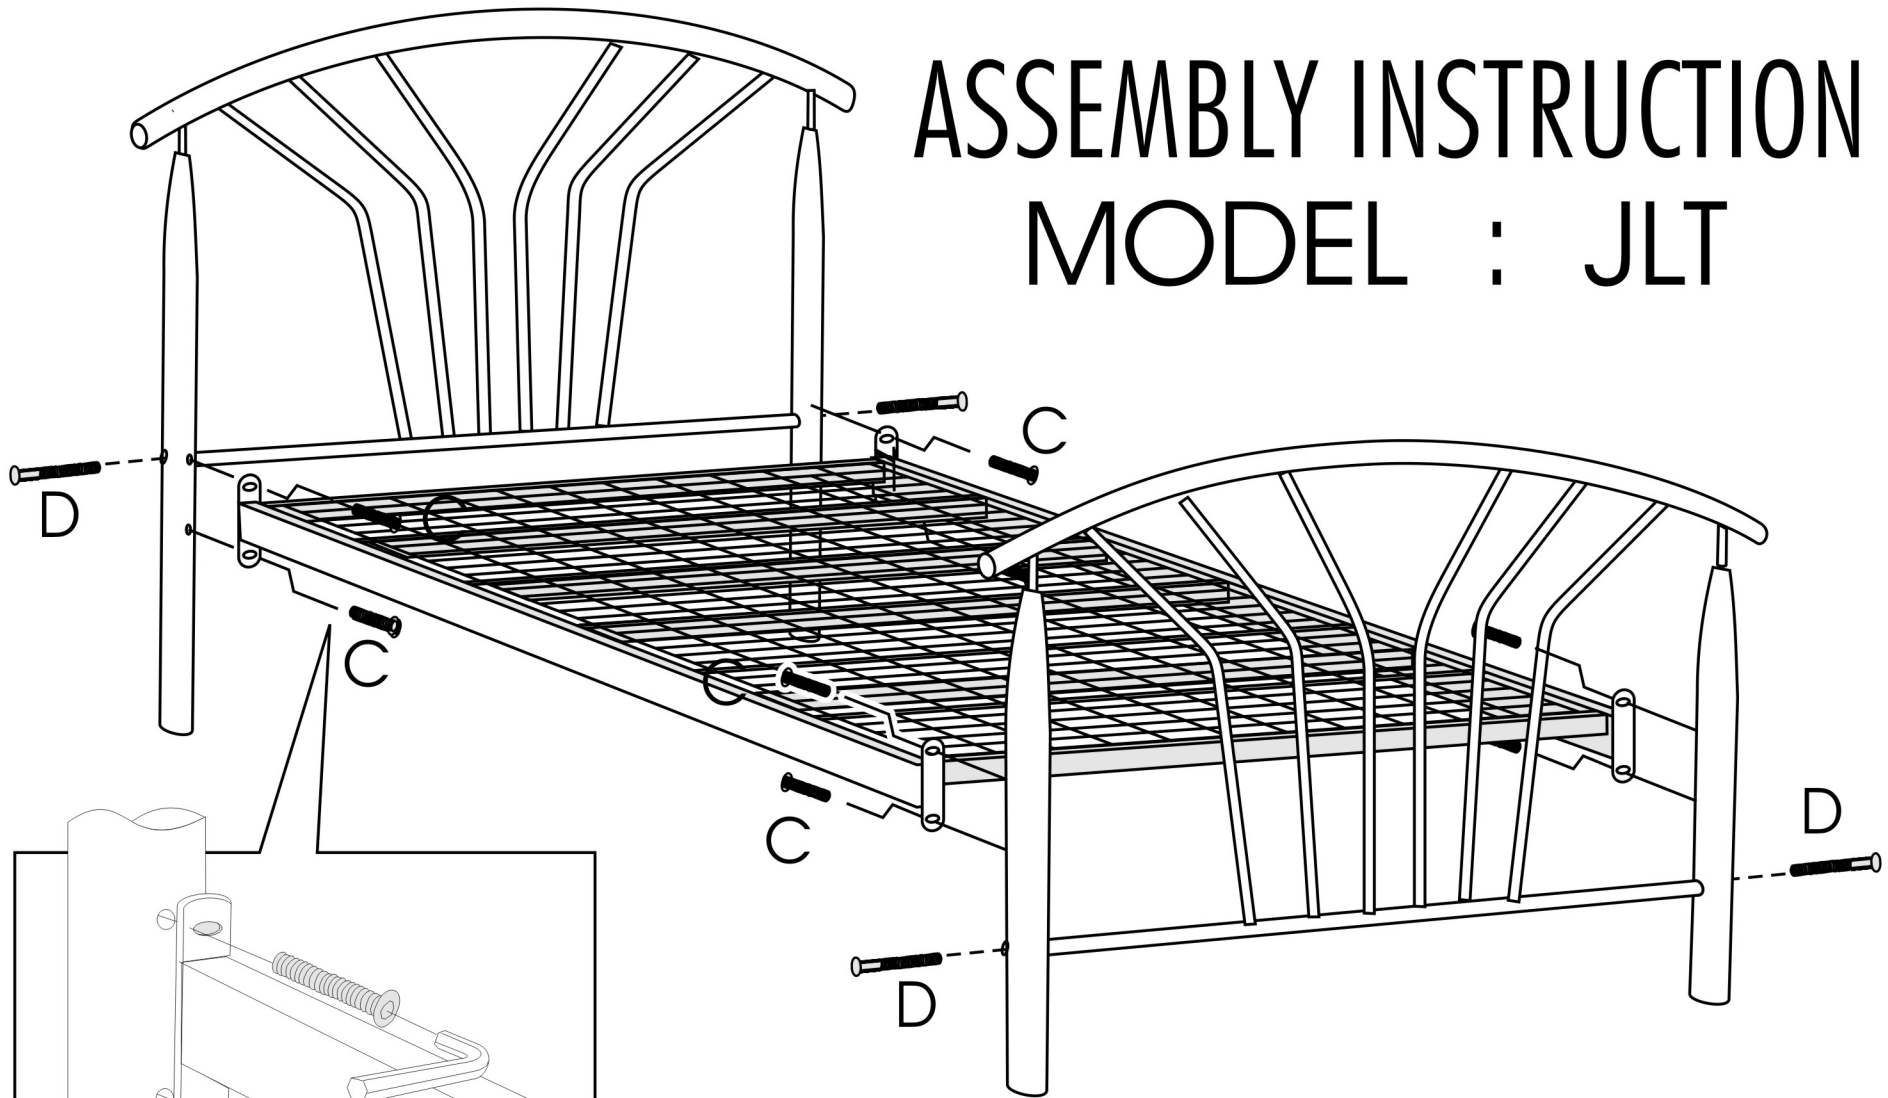

# ASSEMBLY INSTRUCTION

## MODEL : JLT

A		ALLEN KEY	1	C	 M 8 X 25	ALLEN KEY SCREW	8
B		ALLEN KEY	1	D	 M 6 X 75	ALLEN KEY SCREW	4