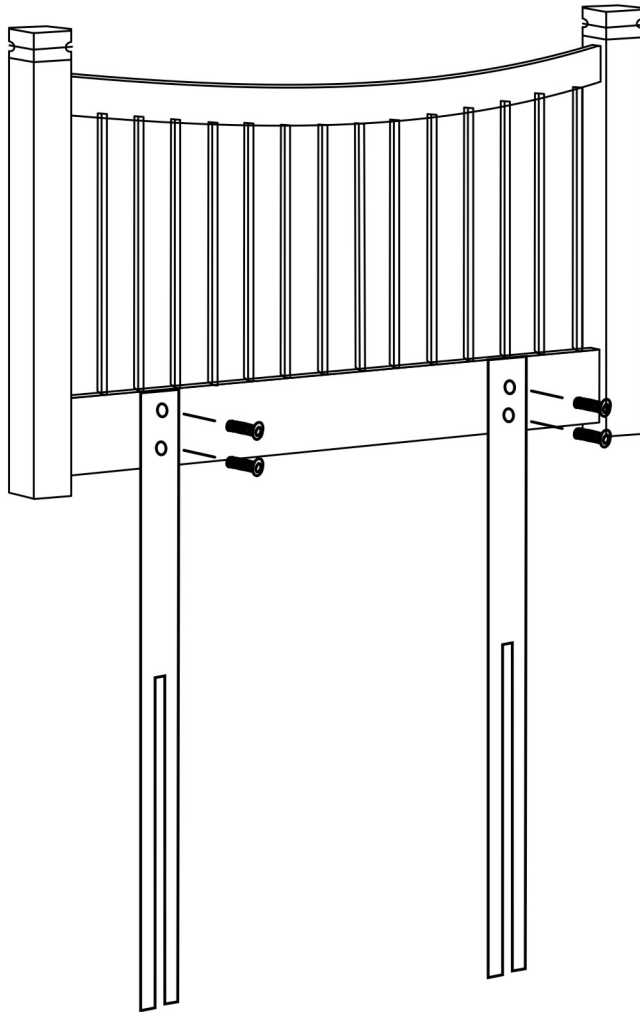

# ASSEMBLY INSTRUCTION

## MODEL : WB S4

	ALLEN KEY	-- 1
	ALLEN KEY SCREW	-- 4