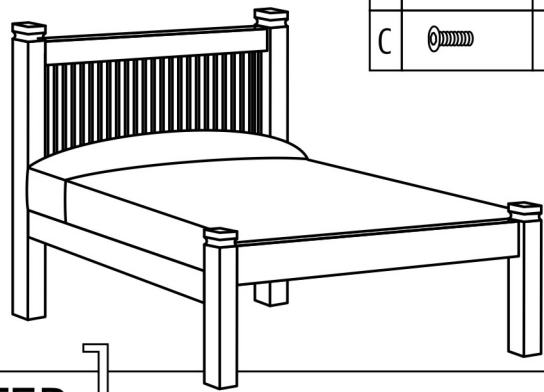

# ASSEMBLY INSTRUCTION

## MODEL : ALA - S3L

A		ALLEN KEY M8	1
B		ALLEN KEY SCREW M8X40MM	6
C		ALLEN KEY SCREW M8X25MM	16

STEP 1

STEP 2

STEP 3