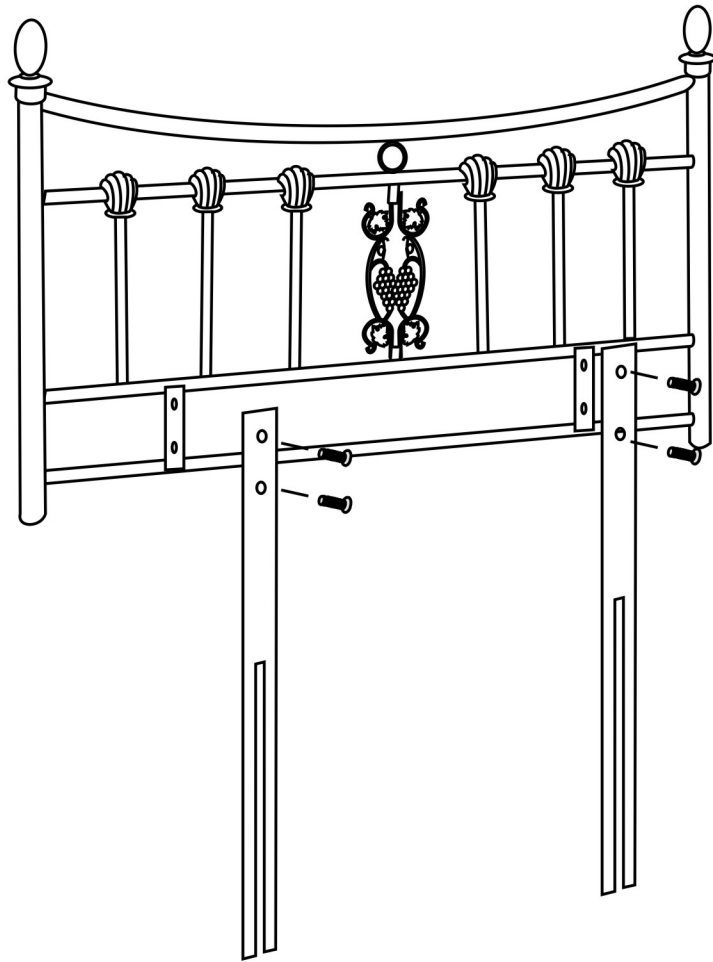

# ASSEMBLY INSTRUCTION

MODEL : DSP - D6 H/B

ALLEN KEY SCREW -- 4