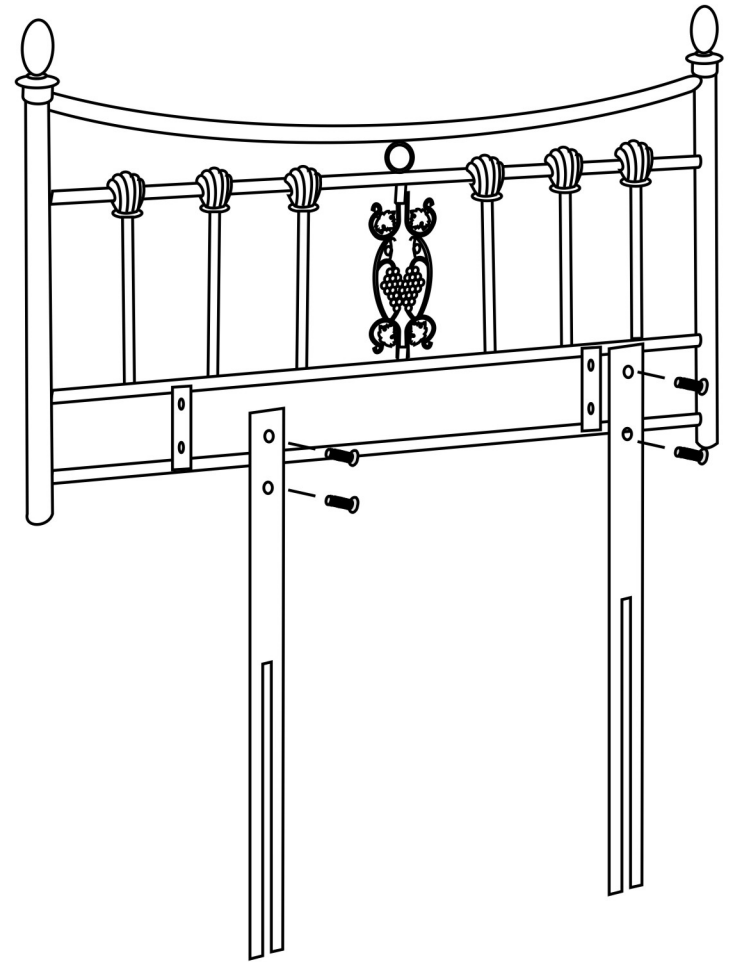

# ASSEMBLY INSTRUCTION

MODEL : DSP - D6 H/B

ALLEN KEY SCREW -- 4