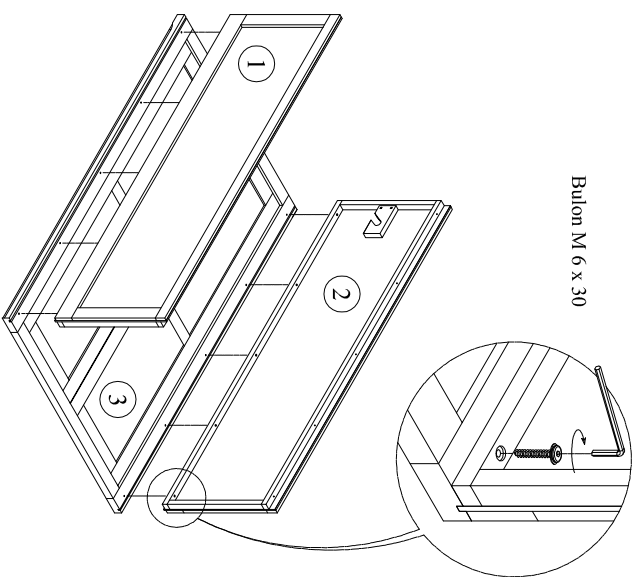

EDEN DOUBLE WARDROBE

Bulon M6 x30		30
Screw 4x40		5
Handle		2
Soew 4x20		2
Key		1
Plastic dowel		2