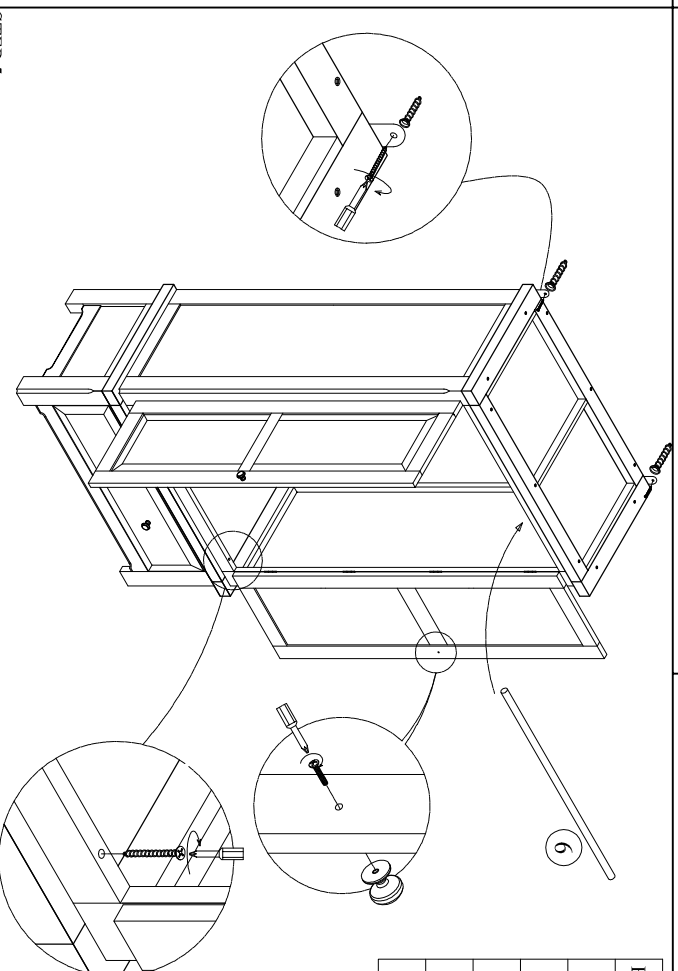

EDEN DOUBLE WARDROBE

Bulon M6 x30		30
Screw 4x40		5
Handle		2
Soew 4x20		2
Key		1
Plastic dowel		2