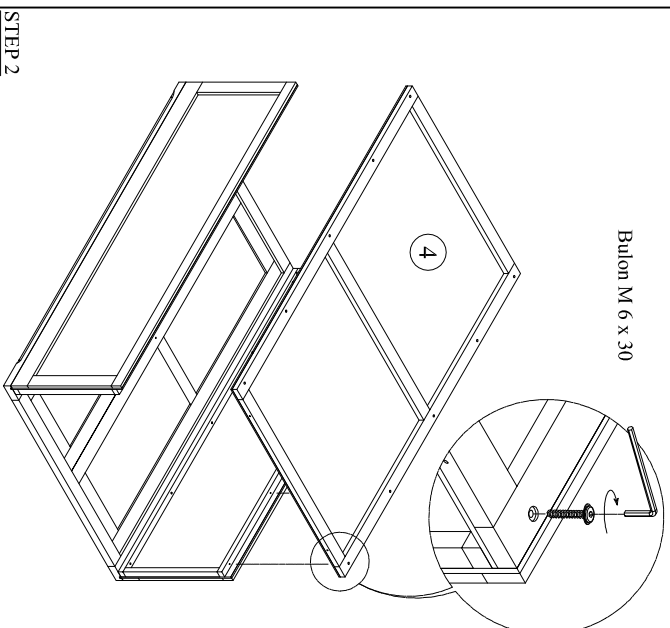

EDEN DOUBLE WARDROBE

Bulon M6 x30		30
Screw 4x40		5
Handle		2
Soew 4x20		2
Key		1
Plastic dowel		2