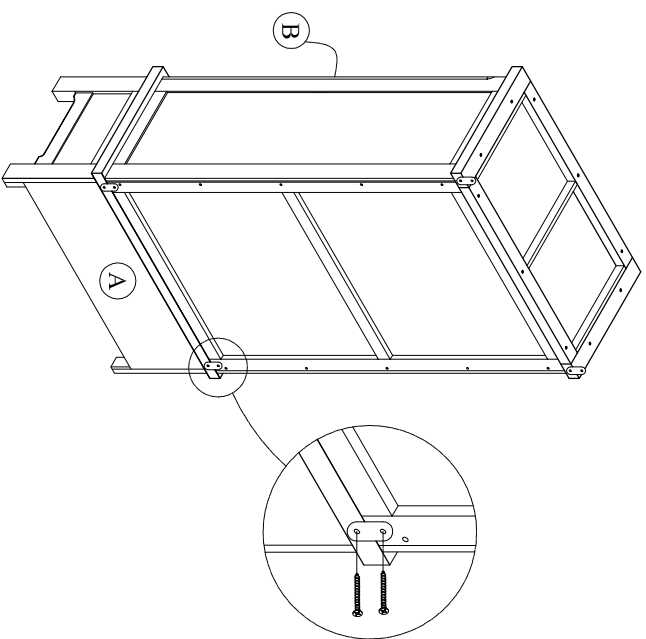

EDEN DOUBLE WARDROBE

Bulon M6 x30		30
Screw 4x40		5
Handle		2
Soew 4x20		2
Key		1
Plastic dowel		2