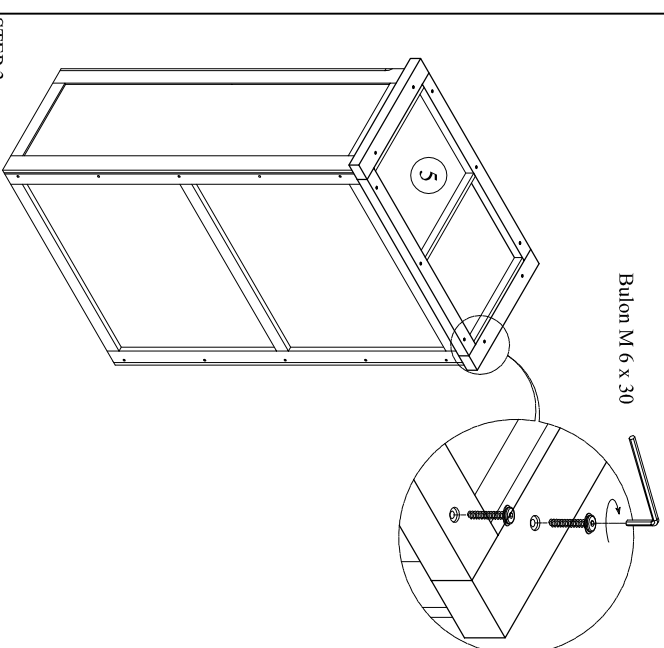

EDEN DOUBLE WARDROBE

Bulon M6 x30		30
Screw 4x40		5
Handle		2
Soew 4x20		2
Key		1
Plastic dowel		2